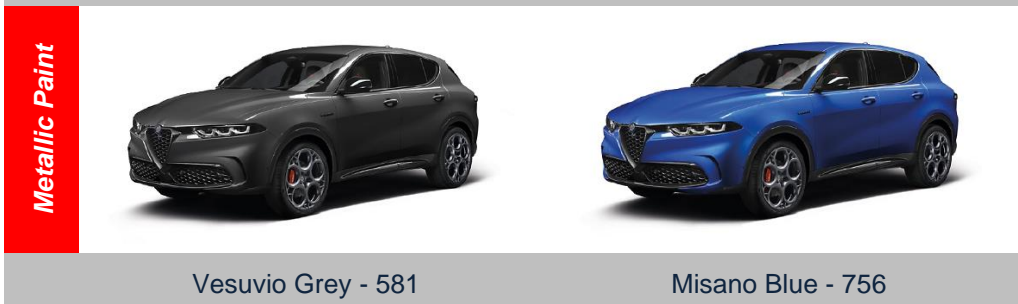

**Perforated Black Leather
with Red Backing & Grey Stitching**

(508) Standard for TRIBUTO

ALLOY WHEELS

**18" Diamond Cut Alloy Wheels
with Dark Finish – 235/50**

(WFL) Standard for SPRINT

**19" Diamond Cut Alloy Wheels
with Dark Finish – 235/45**

**(1MJ) Standard for VELOCE
Optional for SPRINT**

**20" Alloy Wheels
with Grey Finish – 235/40**

**(1M5) Standard for TRIBUTO
Optional for SPRINT & VELOCE**

Alfa Romeo

Option	Color Code	Paint	SPRINT	VELOCE	TRIBUTO
Solid Paint					
1WY	414	 Alfa Red	S	S	€750
6FX	601	 Alfa Nero	€750	€750	-
2H6	240	 Alfa White	€750	€750	€750
Metallic Paint					
3YS	756	 Misano Blue	€1,550	€1,550	-
3XV	581	 Vesuvio Grey	€1,550	€1,550	-
Special Paint					
6FW	398	 Montreal Green	€2,250	€2,250	€2,250
Bi- Colour Paint					
6Y2	956	 Alfa Red with Black Roof	-	-	S
0UX	222	 Alfa White with Black Roof	-	-	€750
6Y3	041	 Montreal Green with Black Roof	-	-	€2,250