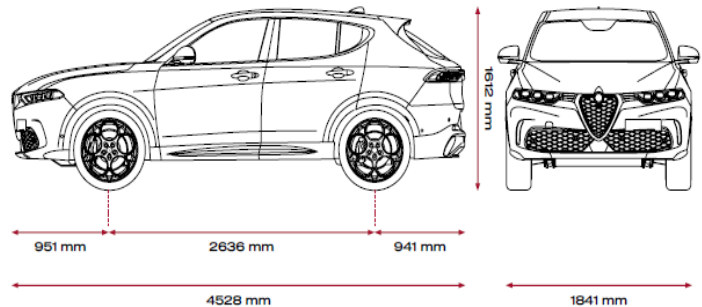

Alfa Romeo

Technical Specifications

	1.5 PETROL 160 HP MHEV DCT	1.3 PETROL 280 HP PHEV AT Q4
ENGINE		
No. of cylinders, layout	4	4
Displacement (cm ³)	1469	1332
Bore x stroke / pitch (mm)	71.2 x 92.2 / 77.0	70 x 86.5 / 77.0
Valves per cylinder	4	4
Compression ratio	12.5:1	10.5:1
Max. power (kW) cv @ rpm	(118) 160 @ 5750	(206) 280 @ 5750
Max. torque Nm @ rpm	240 @ 1500	270 @ 1850
Timing (control)	Chain / Variable Timing	Chain / VVA MultiAir
Fuel type	VGT Turbo - GDI	VGT Turbo - GDI
Drive Type	FWD	Q4 e-AWD
Electric Motor	P2 48V (15kW / 55Nm)	P1f + P4 (90kW / 250Nm)
GEARBOX		
Transmission	DCT7	AT6
1st	4.462:1	4.46:1
2nd	2.2824:1	2.51:1
3rd	1.594:1	1.55:1
4th	1.114:1	1.14:1
5th	0.851:1	0.85:1
6th	0.771:1	0.67:1
7th	0.638:1	N/A
Reverse	3.869:1	3.87:1
Final drive ratio - RDU	4.176:1 4.733:2	3.68:1
PERFORMANCE		
Acceleration: 0-100 km/h (s)	8.8	6.2
Top speed - mph (kph)	130 (210)	128 (206) / 84 (135) Electric
WLTP CO ₂ emission - Combined cycle [g/km]	128-131	30-33
Combined cycle mpg (l/100km)	48.7 - 49.6 (5.7 - 5.8)	201.8 - 217.3 (1.3 - 1.4)

	1.5 PETROL 160 HP MHEV DCT	1.3 PETROL 280 HP PHEV AT Q4
WEIGHT AND DIMENSIONS		
Kerb weight STD A (kg) mass in running order (inc 75kg driver)	1600	1910
Towing capacity braked (kg)	1500	1250
Towing capacity unbraked (kg)	700	700
Payload (kg)	610	560
Roof load (kg)	50	50
Height (mm)	1612	1612
Width (mm) no mirrors / mirrors	1841 / 2082	1841 / 2082
Length (mm)	4528	4528
Wheelbase (mm)	2636	2636
Load capacity (l) with seats in position and tyre kit	500	385
Load capacity (l) with flat rear seats	1550	1430
OTHER		
Fuel tank capacity (l)	55.0	42.5
Turning circle diameter (m)	11.57	11.54
Steering ratio	13.6:1	14.8:1